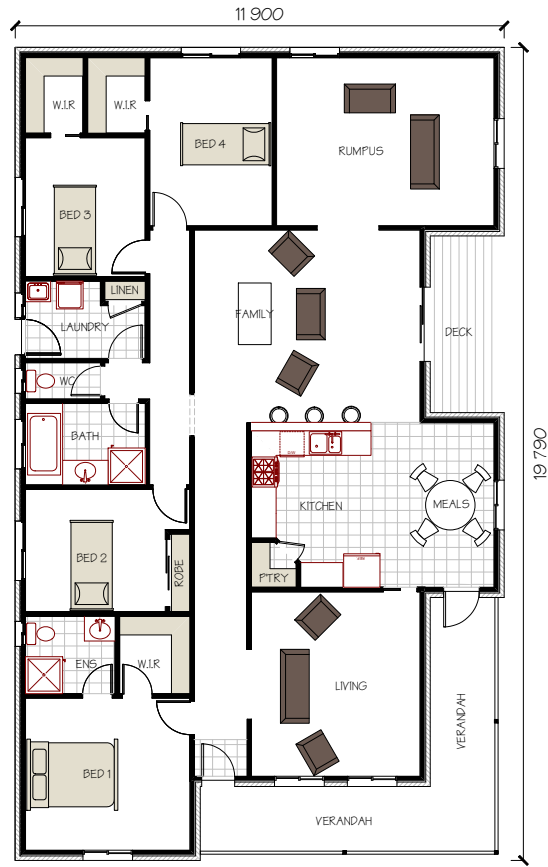

STEEL FRAMED HOMES & KITS

GLENROWAN 3

RURAL SERIES

HOUSE FEATURES

- 4 BEDROOMS
- 2.5 BATHS
- RUMPUS

HOUSE AREAS

LIVING: 205 m²
 VERANDAH: 22 m²
 DECK: 8 m²

TOTAL Sqm: 235 m²
 TOTAL Sq's: 25 Sq

FLOOR PLAN