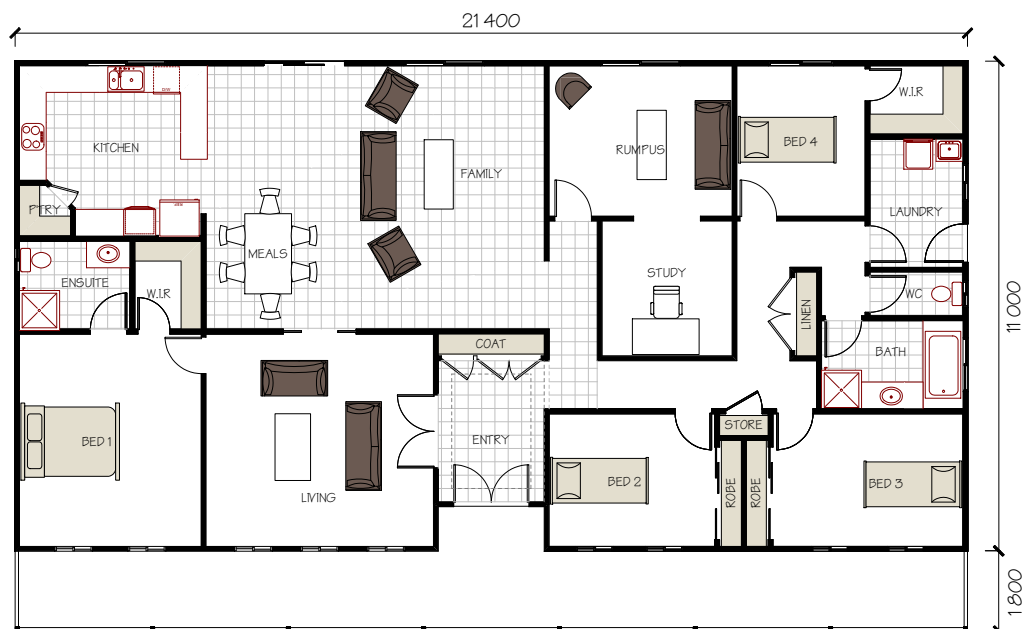

CONTACT DETAILS

BluSteel Homes
P.O. BOX 1250, SURREY HILLS
NORTH
VICTORIA, 3127

Ph: (03) 9890 0618
FAX: (03) 9898 0600

Email: info@blusteelhomes.com.au
www.blusteelhomes.com.au

FLOOR PLAN